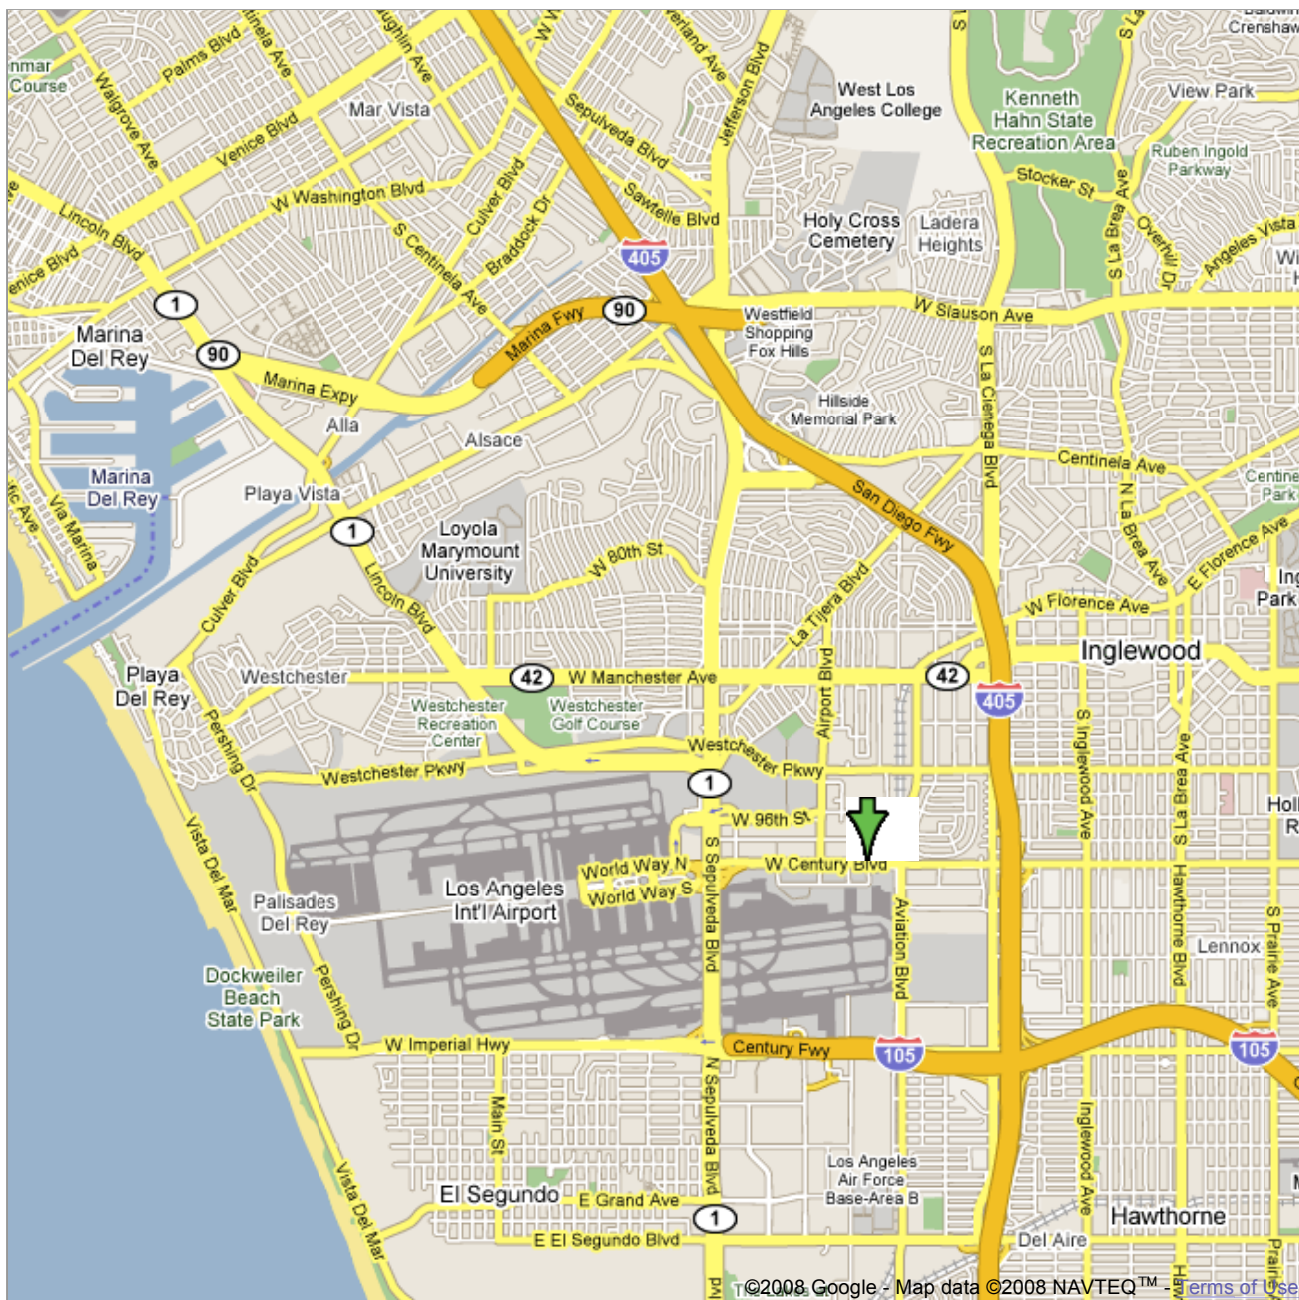

Address **5757 W Century Blvd**  
**Los Angeles, CA 90045**

Get Google Maps on your phone

Text the word "GMAPS" to 466453

©2008 Google - Map data ©2008 NAVTEQ™ - Terms of Use